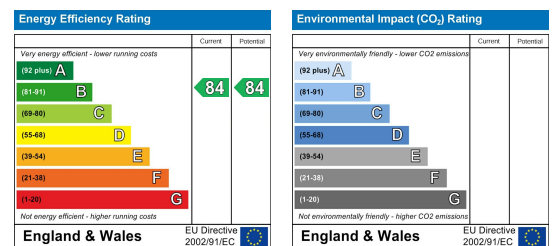

Call now to book your appointment to view!! Council tax band C EPC rated B service charge is just £49.60 per month

- communal entrance
- internal entrance hall
- bathroom
- bedroom
- kitchen/lounge/diner
- balcony
- parking

Area Map

Floor Plans

Energy Efficiency Graph

These particulars, whilst believed to be accurate are set out as a general outline only for guidance and do not constitute any part of an offer or contract. Intending purchasers should not rely on them as statements of representation of fact, but must satisfy themselves by inspection or otherwise as to their accuracy. No person in this firm's employment has the authority to make or give any representation or warranty in respect of the property.