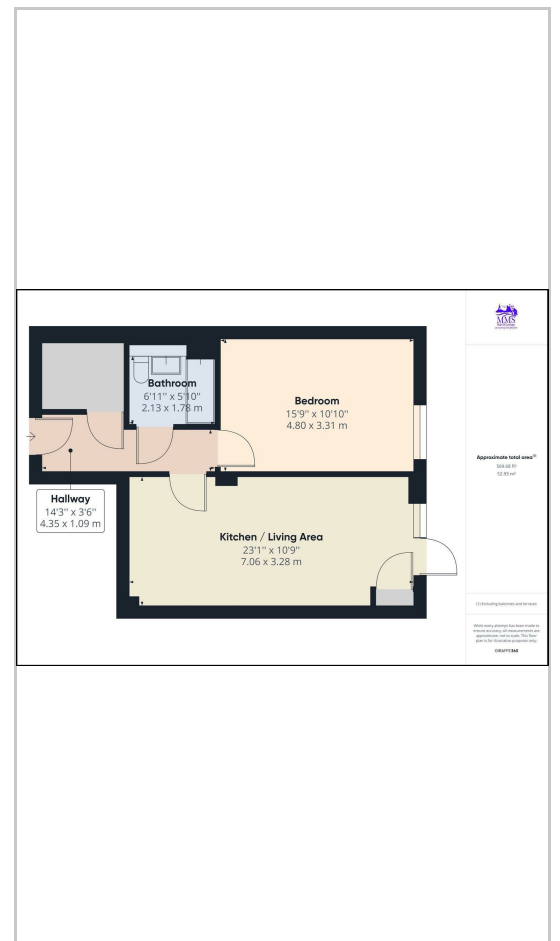

1 Corys Road

, Rochester, ME1 1GS

Guide Price £230,000

VERY LOW SERVICE CHARGE AND NO GROUND RENT TO PAY!!
GUIDE PRICE £230,000 - £240,000

MMS Sales are delighted to offer to the market this super modern apartment in the sought after Historic town of Rochester. The apartment is located directly across from Rochester train station, so if you commute to London this is the ideal location. Upon entering via the communal entrance with door entry system you have the choice to take the lift or staircase to your designated floor. Internally the hallway offers access to all rooms and has a large built in storage cupboard. The master bedroom is of a good size with larger than average windows for extra light. The bathroom is mostly tiled and finished with a modern suite. The lounge dining and kitchen area is all open plan and offers access via sliding patio doors to a superb balcony. Added benefits include gas central heating, double glazed windows and a parking space for one car. You can also purchase up to 20 visitor permits per month The property has over 900 years on the lease and is a stones throw away from Rochester Historic town with a castle and cathedral.

Call now to book your appointment to view!! Council tax band C EPC rated B service charge is just £49.60 per month

- communal entrance
- internal entrance hall
- bathroom
- bedroom
- kitchen/lounge/diner
- balcony
- parking

Area Map

Floor Plans

Energy Efficiency Graph

These particulars, whilst believed to be accurate are set out as a general outline only for guidance and do not constitute any part of an offer or contract. Intending purchasers should not rely on them as statements of representation of fact, but must satisfy themselves by inspection or otherwise as to their accuracy. No person in this firm's employment has the authority to make or give any representation or warranty in respect of the property.